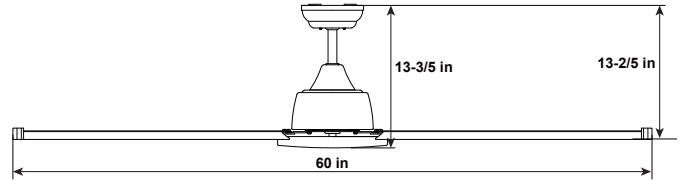

13.6"(H) x 60"(W)

The WFL Ceiling Fan is the perfect combination of style and functionality for any room. With its sleek and modern design, it adds a touch of elegance to your space while providing efficient cooling and illumination. Key features include: